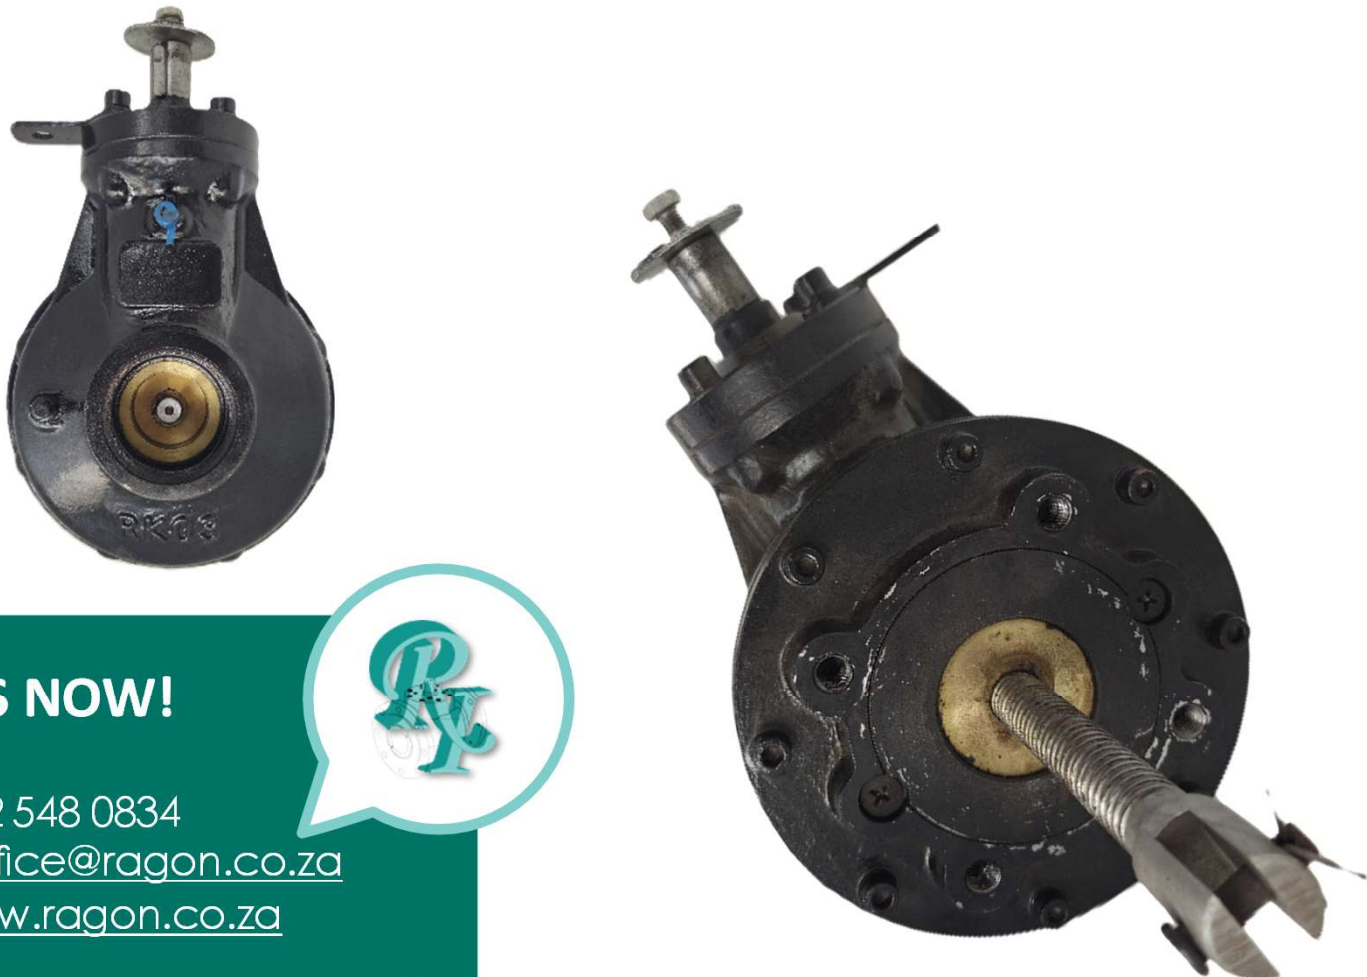

# ALP1000RDn13 ELECTRO-PNEUMATIC ROTARY POSITIONER

## QUARTER-TURN WORM GEAR BOX MULTI-TURN BEVEL GEAR BOX

The product is suitable for ball valves, butterfly valves, plug valves, and other 90-degree rotary devices, and is widely used in water, oil, natural gas, the chemical industry, power plants, and general industrial applications.

## MULTI-TURN BEVEL GEAR BOX

This product is suitable for linear-stroke valves such as gate valves and globe valves, and is widely used in industries including water supply, oil, natural gas, chemical processing, power plants, and general industrial applications.