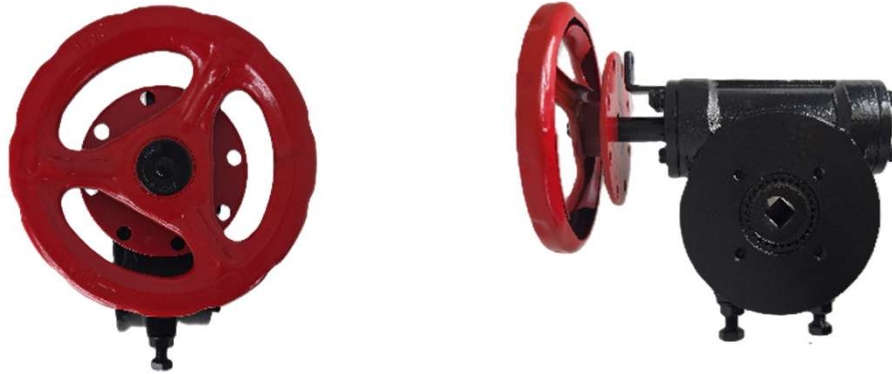

*Ragon Industries (Pty) Ltd*

INDUSTRIAL VALVE SPECIALISTS

GEARBOX WITH  
HANDWHEEL

# ALP1000RDn13 ELECTRO-PNEUMATIC ROTARY POSITIONER

## QUARTER-TURN WORM GEAR BOX MULTI-TURN BEVEL GEAR BOX

The product is suitable for ball valves, butterfly valves, plug valves, and other 90-degree rotary devices, and is widely used in water, oil, natural gas, the chemical industry, power plants, and general industrial applications.

## MULTI-TURN BEVEL GEAR BOX

This product is suitable for linear-stroke valves such as gate valves and globe valves, and is widely used in industries including water supply, oil, natural gas, chemical processing, power plants, and general industrial applications.